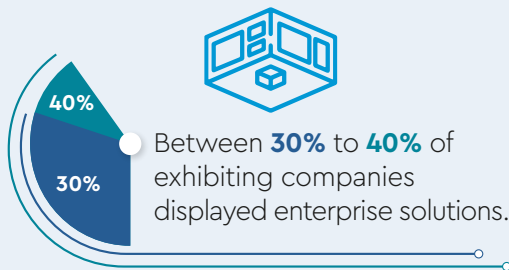

THE TECHNOLOGY BEHIND CES 2024

AND THE LAS VEGAS CONVENTION CENTER

CES 2024 BY THE NUMBERS

LVCC DATA CONSUMPTION STATS FROM JANUARY 9-12

Highest Number of Simultaneous Network Connections
9,686

Average Session Time Spent **ONLINE** Per Device
1.72 Minutes

Peak Upload Speed
1.71 Gbps

Total Number of Devices Connected to Cox Business Hospitality Network Internet
95,954

Total WiFi Traffic
216 TB

Peak Download Speed
2.91 Gbps

LVCC TECHNOLOGY HIGHLIGHTS

TWO (2) TEN (10) GIG DIVERSE, REDUNDANT FIBER NETWORKS ENSURES RELIABLE ACCESS